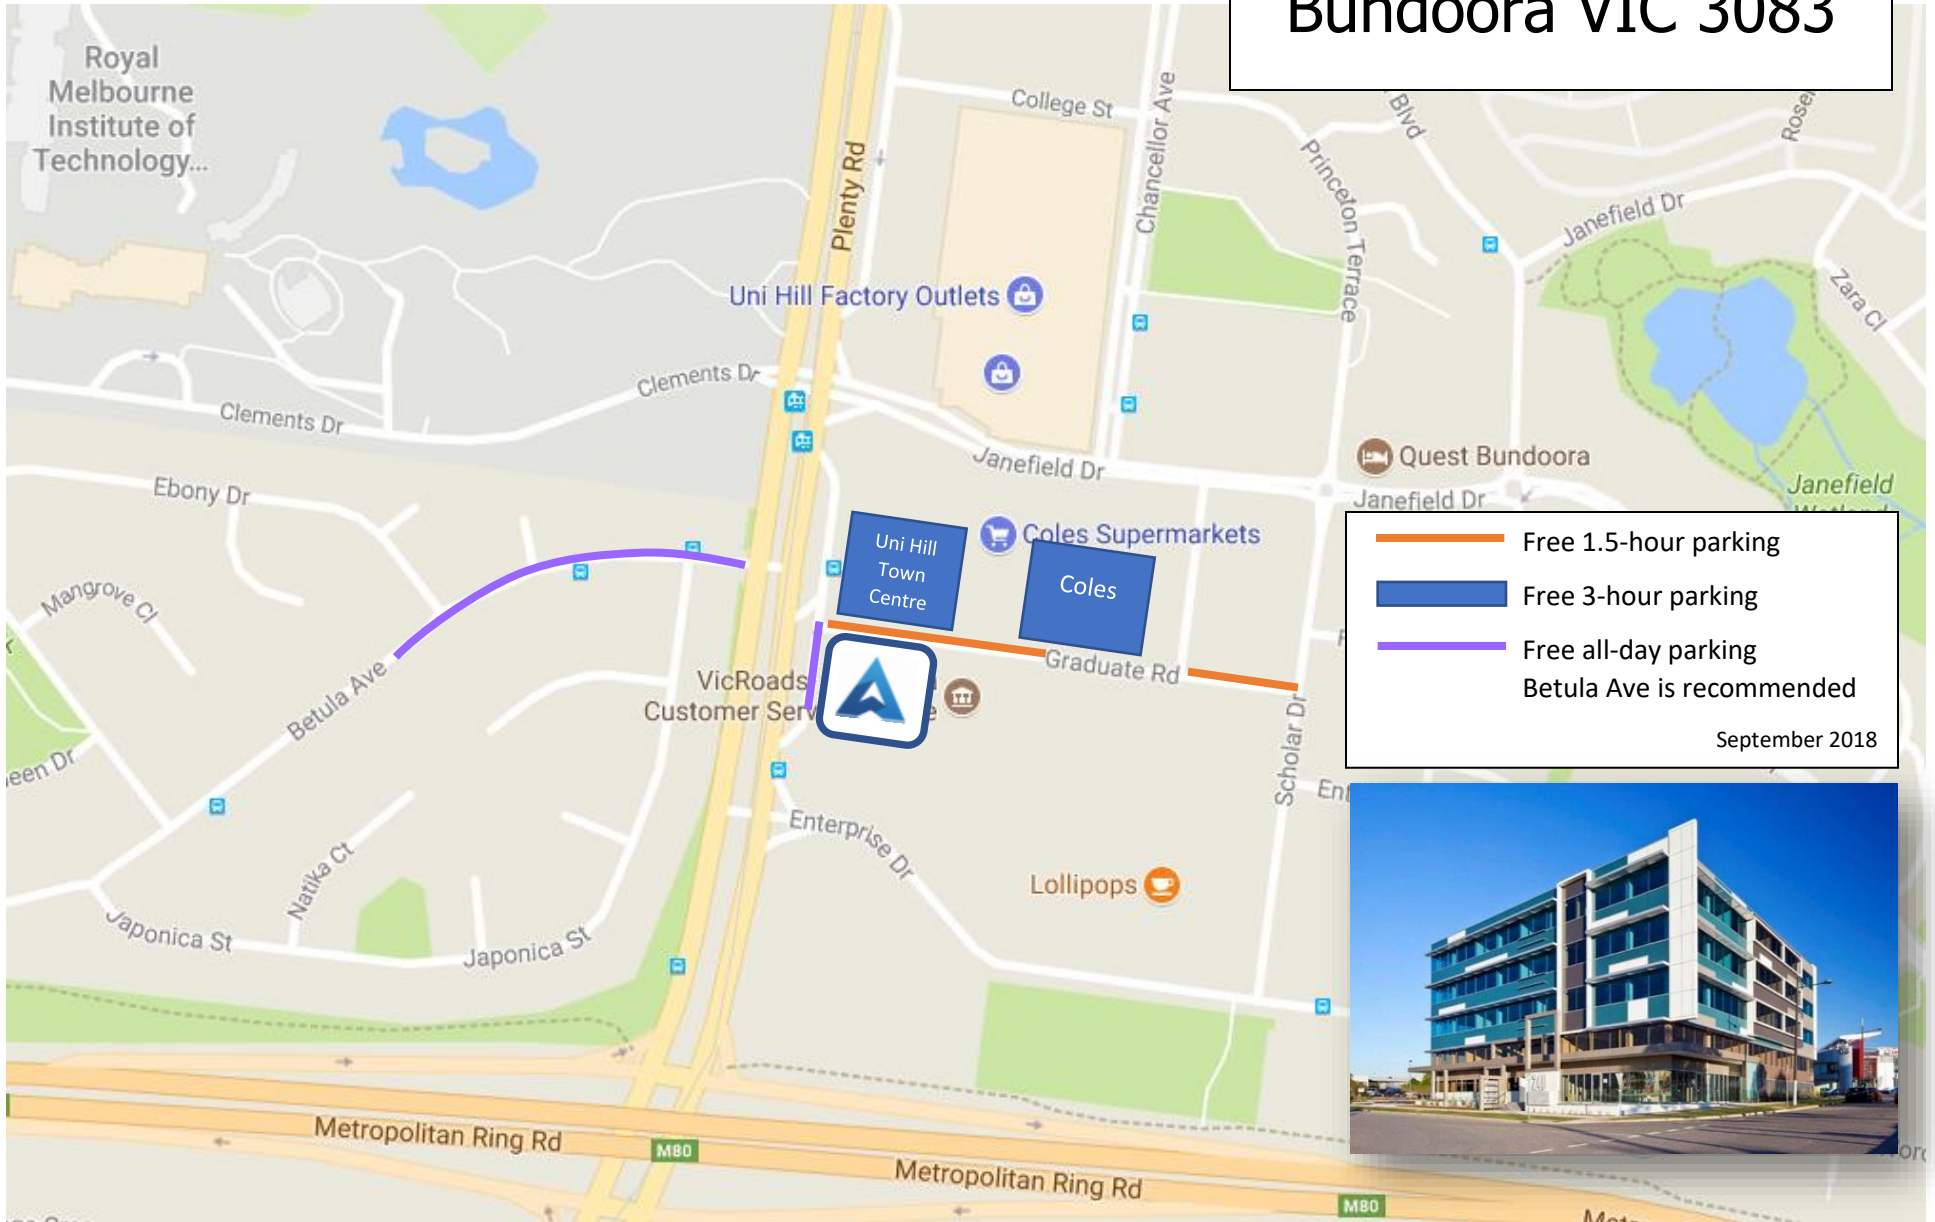

ADVANTIA

TRANSPORT CONSULTING

Level 3, Suite 30
240 Plenty Road
Bundoora VIC 3083

Free 1.5-hour parking
Free 3-hour parking
Free all-day parking
Betula Ave is recommended
September 2018